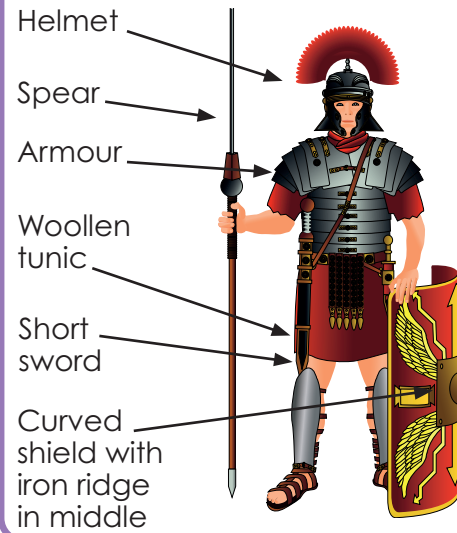

### Roman legionary

### Britain when the Romans invaded

Britain was split into different areas.

Areas were ruled by separate communities who often fought each other.

The leader of one group fled to Rome to ask for support in defeating another group.

Emperor Claudius used this as a reason to invade Britain.

Emperor Claudius

### The Roman army

There were positive and negative factors of joining the army.

divided into units

the largest military force of its time

The Roman army was ...

well organised

strict

strong